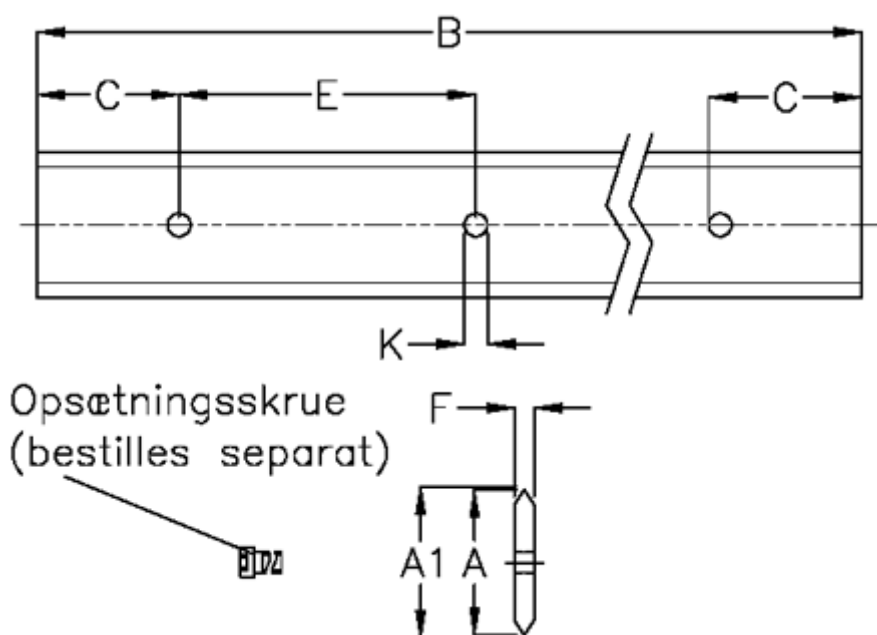

# Data Sheet

Article number: 0591241796  
Description: Hepco SL2 spacer slide  
SS S 50-1796

## Measures

A = 50  
A1 = 50.83  
B = 1796  
C = 43.0  
E = 90  
F = 4.7  
For bearing = 25  
For screw = M6x16

K = 7.0  
Weight kg/1000 = 1700